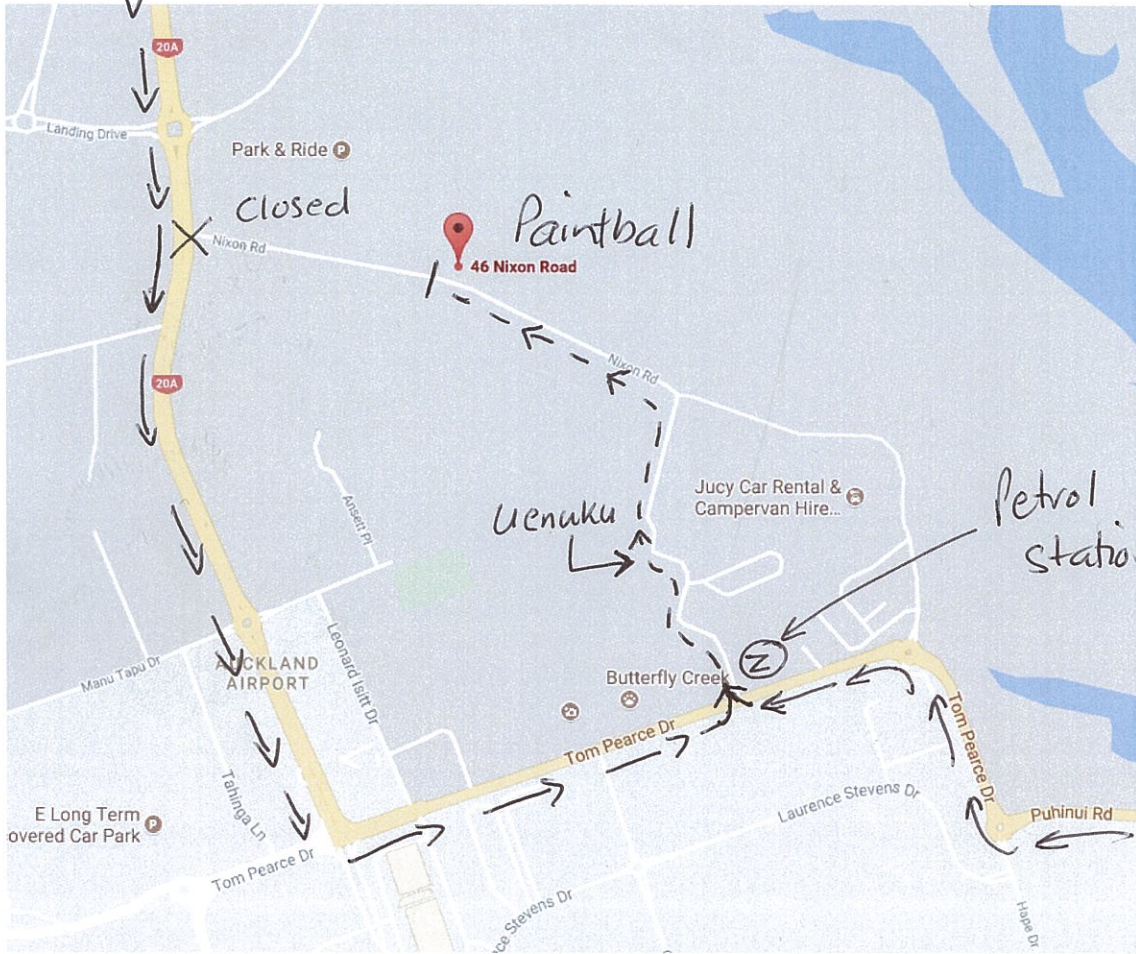

City

Paintball

Uenuku

Petrol station

Manukau

Closed

46 Nixon Road

WICKLAND AIRPORT

Butterfly Creek

Tom Pearce Dr

Laurence Stevens Dr

Tom Pearce Dr

Puhinui Rd

E Long Term covered Car Park

Jucy Car Rental & Campervan Hire...

Tom Pearce Dr

Laurence Stevens Dr

Hope Dr

Landing Drive

Park & Ride

Nixon Rd

Nixon Rd

Arisea Pl

Manu Tapu Dr

Leonard Isitt Dr

Tahinga Ln

Tom Pearce Dr

Laurence Stevens Dr

Tom Pearce Dr

Puhinui Rd

Hope Dr

20A